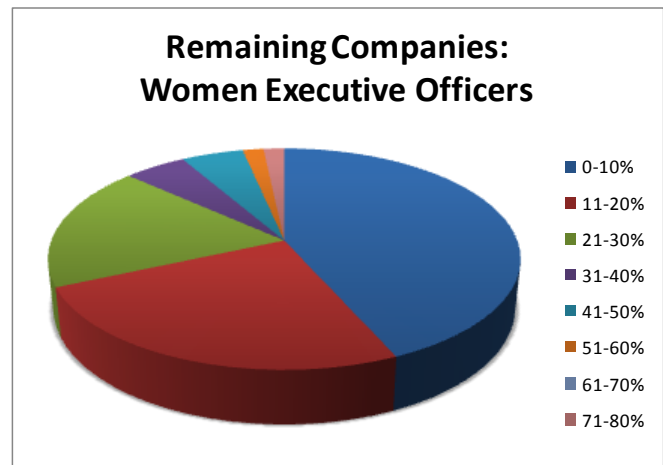

Percentage of Women on Corporate Boards and in Executive Roles at Other Companies in Minnesota, 2009

Remaining Companies	Women on Board	Women Executive Officers
0-10%	41%	38%
11-20%	37%	22%
21-30%	12%	16%
31-40%	6%	4%
41-50%		4%
51-60%		1%
61-70%		0%
71-80%		1%

No Women

24 of 71

20 of 71

Source: 2008 Minnesota Census: Women Corporate Directors and Executive Officers <http://www.stkate.edu/mn_census_08/> and Center on Women and Public Policy research conducted by Adrienne Alexander