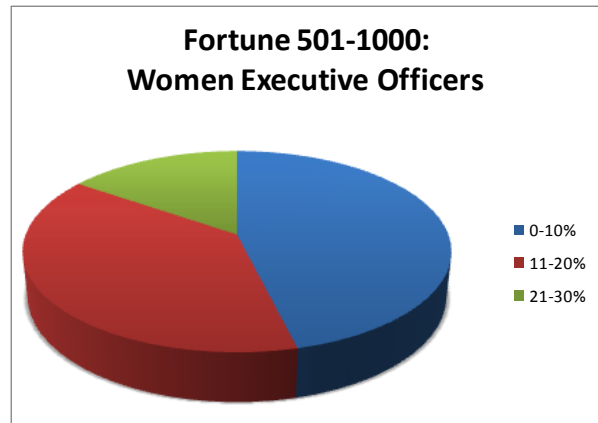

Percentage of Women on Corporate Boards and in Executive Roles at Fortune 501-1000 Companies in Minnesota, 2009

Fortune 501-1000	Women on Board	Women Executive Officers
0-10%	46%	46%
11-20%	38%	38%
21-30%	15%	15%
No Women	1 of 13	3 of 13

Source: 2008 Minnesota Census: Women Corporate Directors and Executive Officers <http://www.stkate.edu/mn_census_08/> and Center on Women and Public Policy research conducted by Adrienne Alexander