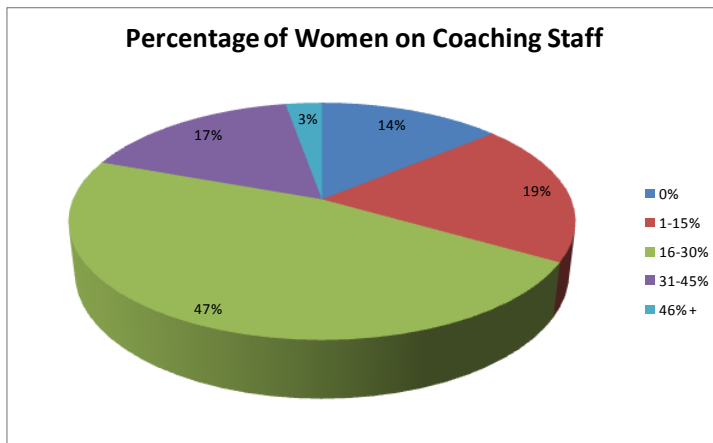

Head Coaches at the Collegiate Level in Minnesota, 2009

Percentage of Women Head Coaches	% of schools
0%	14.3%
1-15%	20.0%
16-30%	48.6%
31-45%	17.1%
46% +	2.9%

Source: Center on Women and Public Policy research conducted by Adrienne Alexander

0%	1-15%	16-30%	31-45%	46% +
• Century College • Concordia Univ. • Hibbing Community College • Saint John's Univ. • Vermillion Community College	• Bemidji State Univ. • Bethal Univ. • Lake Superior College • Ridgewater College • Saint Olaf College • Saint Paul College • Southwest MN State Univ. • Wiona State Univ.	• Augsburg College • Bethany Luthran College • Central Lakes College • College of Saint Benedict • College of Saint Scholastica • Concordia College • Gustavus Adolphus Collge • Hamline Univ. • Itasca Community College • Mesabi Range Community & Technical College • MN State Community & Technical College, Fergus Falls • MN State Univ., Mankato • MN West Community & Technical College • UMN—Twin Cities • UMN—Duluth	• Carleton College • College of Saint Catherine • Macalester College • MN State Univ., Moorhead • Riverland Community College • Saint Cloud State Univ.	• Rodchester Community & Technical College