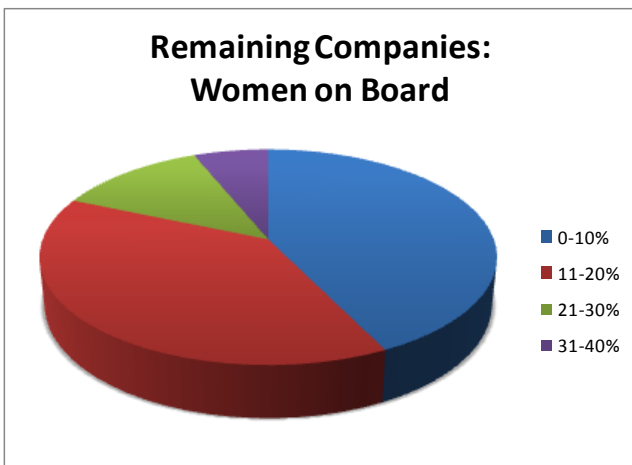

Percentage of Women on Corporate Boards and in Executive Roles at Other Companies in Minnesota, 2009

Remaining Companies	Women on Board	Women Executive Officers
0-10%	41%	38%
11-20%	37%	22%
21-30%	12%	16%
31-40%	6%	4%
41-50%		4%
51-60%		1%
61-70%		0%
71-80%		1%

No Women

24 of 71

20 of 71

Source: 2008 Minnesota Census: Women Corporate Directors and Executive Officers <http://www.stkate.edu/mn_census_08/> and Center on Women and Public Policy research conducted by Adrienne Alexander