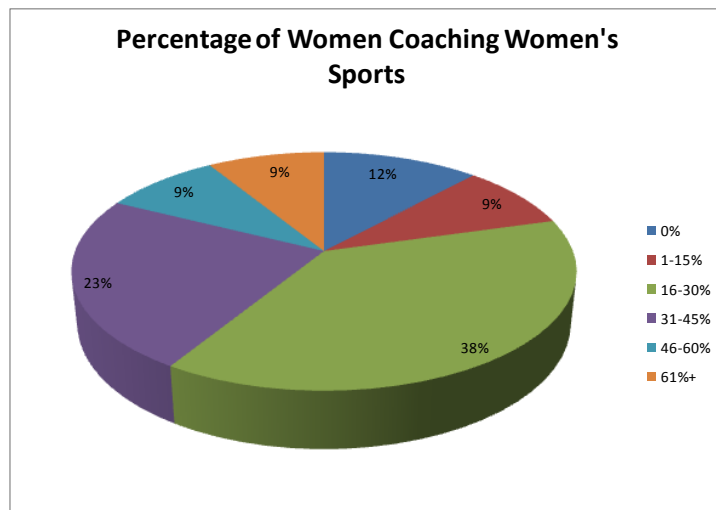

Head Coaches of Women’s Sports at the Collegiate Level in Minnesota, 2009

Percentage of Women Head Coaches for Women's Sports	% of schools
0%	11.8%
1-15%	8.8%
16-30%	38.2%
31-45%	23.5%
46-60%	8.8%
61%+	8.8%

0%	1-15%	16-30%	31-45%	46% +
•Century College •Concordia Univ. •Hibbing CommunityCollege •Saint John's Univ. •Vermillion CommunityCollege	•Bethal Univ. •Saint Paul College •Southwest MN State Univ.	•Bemidji State Univ. •Bethany Luthran College •Central Lakes College •College of Saint Benedict •Concordia College •Gustavus Adolphus Colllege •Hamline Univ. •Lake Superior College •MN State Community & Technical College, Fergus Falls •MN State Univ., Mankato •Ridgewater College •Saint Olaf College •Wiona State Univ.	•Augsburg College •College of Saint Catherine •College of Saint Scholastica •Itasca Community College •Mesabi Range Community & Technical College •MN State Univ., Moorhead •Saint Cloud State Univ. •UMN--Duluth	•Carleton College •Macalester College •MN West Community & Technical College •Riverland CommunityCollege •Rodchester Community & Technical College •UMN--Twin Cities