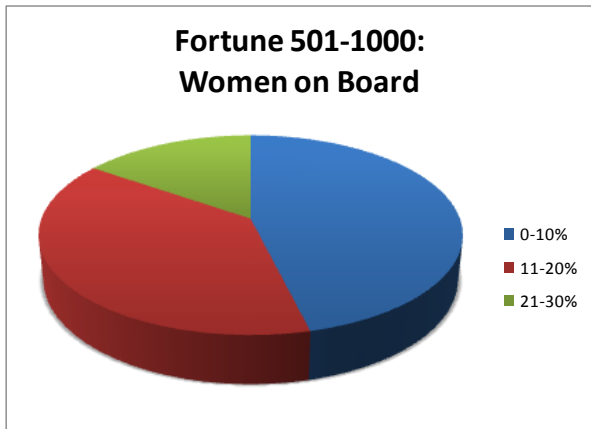

Percentage of Women on Corporate Boards and in Executive Roles at Fortune 501-1000 Companies in Minnesota, 2009

Fortune 501-1000	Women on Board	Women Executive Officers
0-10%	46%	46%
11-20%	38%	38%
21-30%	15%	15%
No Women	1 of 13	3 of 13

Source: 2008 Minnesota Census: Women Corporate Directors and Executive Officers <http://www.stkate.edu/mn_census_08/> and Center on Women and Public Policy research conducted by Adrienne Alexander